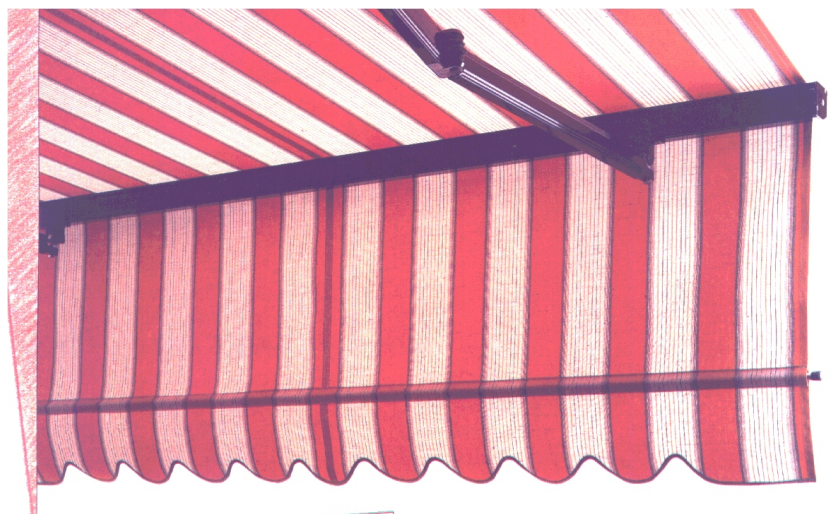

Vario-Valance

AWNING

Frame and Cover

- ▶ The VARIO-VALANCE unit is a special front bar with separate, telescopic valance.
- ▶ The pricing includes wall brackets, hand crank, assembled unit and fabric.
- ▶ The maximum width of a VARIO-VALANCE unit is 23 feet with a maximum drop curtain of 7'.
- ▶ The VARIO-VALANCE can either be built with the Sunrise 2005 or Toga frame, or mounted on a wall by itself.
- ▶ Standard valance size is 7". Any larger size valance up to 15" will be an additional charge of \$15.00.
- ▶ For sizes not shown, consult the factory.
- ▶ All prices are subject to change without notice.

Stand-Alone Cable

Sunrise 2005 Option