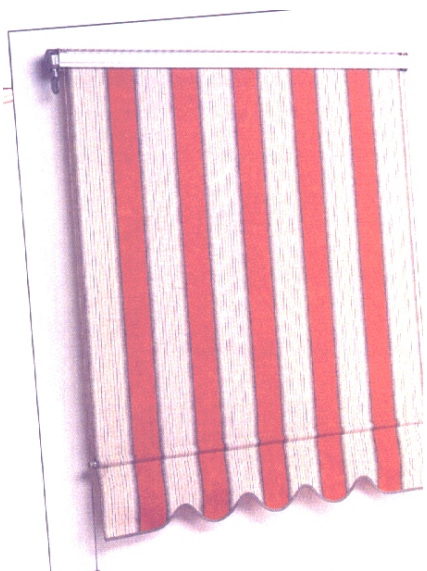

Vario-Valance

AWNING

Frame and Cover

- ▶ The VARIO-VALANCE unit is a special front bar with separate, telescopic valance.
- ▶ The pricing includes wall brackets, hand crank, assembled unit and fabric.
- ▶ The maximum width of a VARIO-VALANCE unit is 23 feet with a maximum drop curtain of 7'.
- ▶ The VARIO-VALANCE can either be built with the Sunrise 2005 or Toga frame, or mounted on a wall by itself.
- ▶ Standard valance size is 7". Any larger size valance up to 15" will be an additional charge of \$15.00.
- ▶ For sizes not shown, consult the factory.
- ▶ All prices are subject to change without notice.

Stand-Alone Cable

Sunrise 2005 Option