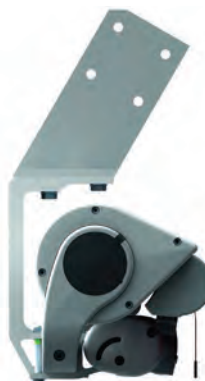

Widths 5' to 13"
Projections: 6'7", 8'2", 9'10", 11'6" and 13'1"

Available in:

- Soltis 92 • Soltis 86 • Sunbrella Fabric

Stainless steel flyer chain guarantees stability and strength.

INSTALLED ANYWAY YOU NEED

Wall, ceiling or rafter mounted: the heavy duty extruded aluminum mounting brackets are designed to meet all installation requirements. Eavestrough mount option also available.

Rafter Mount

Ceiling Mount