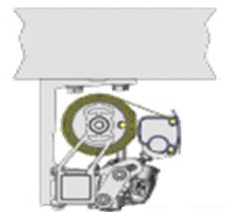

Soffit Mount