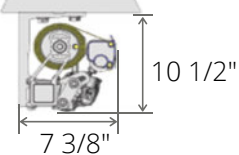

From 8' wide to 23' wide, Projections 6', 8', 10', 12' & 13'

Installed to suit your home!

without hood cover

Ideal for Soffit Installation

SOFFIT MOUNT

WALL MOUNT

with hood cover

Ideal for Wall Installation

WALL MOUNT

Optional **SHADE PLUS** available

PERFECT FOR EXTRA SUN PROTECTION OR PRIVACY

- Maximum Drop 60"
- Maximum Width 20'
- Maximum Projection 12'
- Available in Soltis & Sunbrella Fabrics

- Elbows in the arms have a dual stainless steel cable covered in PVC sheathing