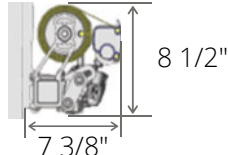

From 8' wide to 23' wide, Projections 6', 8', 10', 12' & 13'

Installed to suit your home!

without hood cover

Ideal for Soffit Installation

SOFFIT MOUNT

WALL MOUNT

with hood cover

Ideal for Wall Installation

WALL MOUNT

Optional **SHADE PLUS** available

PERFECT FOR EXTRA SUN PROTECTION OR PRIVACY

- Maximum Drop 60"
- Maximum Width 20'
- Maximum Projection 12'
- Available in Soltis & Sunbrella Fabrics

- Elbows in the arms have a dual stainless steel cable covered in PVC sheathing