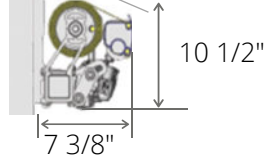

From 8' wide to 23' wide, Projections 6', 8', 10', 12' & 13'

Installed to suit your home!

without hood cover

Ideal for Soffit Installation

SOFFIT MOUNT

WALL MOUNT

with hood cover

Ideal for Wall Installation

WALL MOUNT

Optional **SHADE PLUS** available

PERFECT FOR EXTRA SUN PROTECTION OR PRIVACY

- Maximum Drop 60"
- Maximum Width 20'
- Maximum Projection 12'
- Available in Soltis & Sunbrella Fabrics

- Elbows in the arms have a dual stainless steel cable covered in PVC sheathing