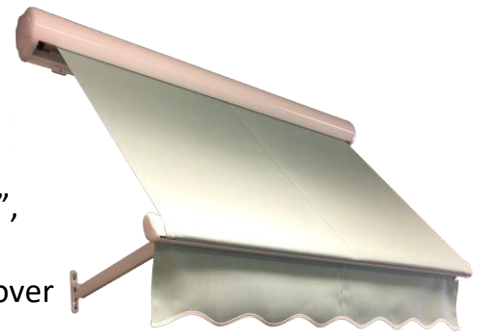

VENUS

Drop Arm Awning

Elegant Shade Solution for all windows!

Built with quality German Engineered Components and manufactured in Canada!

“LIFE’S COOLER IN THE SHADE”

Venus Drop Arm Awnings prevent UV Rays and Heat from entering your house. Keeping you house cooler and reducing your air conditioning costs!

Venus
without Hood Cover

Frames Available in:

White

Sand

- Available from 2' wide up to 16'
- Projections include 24", 30", 36", 42" & 48"
- Available with Optional Hood Cover
- Add motor for hard to reach windows
- Arms can go past 90° angle allowing for increased sun blocking